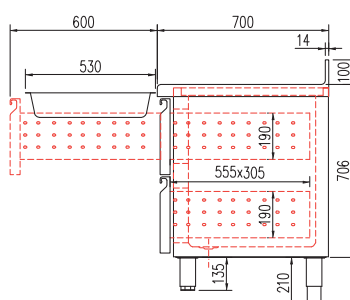

- AISI-304 stainless steel exterior, rear side in galvanized panel
- AISI-304 stainless steel interior, rounded corners and stamped bottom
- Doors with self closing system, blocked opening, magnetic gasket and possibility of changing the opening sense
- TGRV: double glazed door + LEDs lighting
- Worktop, with 100 mm sanitary upstand
- GN 1/1 shelves made of plasticized steel wire, height adjustable with stainless steel slides
- Stainless steel adjustable legs, 135 to 210 mm
- Removable and fan assisted condenser unit
- Fan assisted evaporator, with epoxi anticorrosion coating.
- Automatic evaporation of defrost water
- 40 Kg/m³ density polyurethane insulation, zero ODP and GWP
- Digital temperature control, optimized defrost, high-temperature condensation alarm. Efficient management of energy consumption
- Operating temperature: TGR 40°C ambient
  TGC / TGRV 32°C ambient

OPCIONES	OPTIONS
parrilla adicional	extra shelf
set adicional guías GN 1/1	GN 1/1 slides extra set
parrilla adicional GN 1/1	GN 1/1 extra shelf
cambio R290 por R134a (+)	R290 to R134a (+)
cambio R290 por R452A (-)	R290 to R452A (-)
set 4 ruedas	4 castors set
set 6 ruedas	6 castors set
encimera sin peto	no upstand worktop
230v 60Hz / 115v 60Hz	230v 60Hz / 115v 60Hz