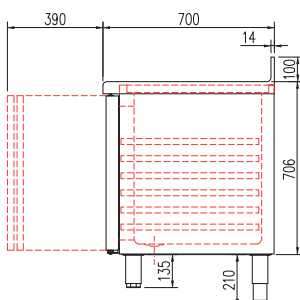

- AISI-304 stainless steel exterior, rear side in galvanized panel
- AISI-304 stainless steel interior, rounded corners and stamped bottom
- Doors with self closing system, blocked opening, magnetic gasket and possibility of changing the opening sense
- TGRV: double glazed door + LEDs lighting
- Worktop, with 100 mm sanitary upstand
- GN 1/1 shelves made of plasticized steel wire, height adjustable with stainless steel slides
- Stainless steel adjustable legs, 135 to 210 mm
- Removable and fan assisted condenser unit
- Fan assisted evaporator, with epoxi anticorrosion coating.
- Automatic evaporation of defrost water
- 40 Kg/m³ density polyurethane insulation, zero ODP and GWP
- Digital temperature control, optimized defrost, high-temperature condensation alarm. Efficient management of energy consumption
- Operating temperature: TGR 40°C ambient
  TGC / TGRV 32°C ambient

OPCIONES	OPTIONS
parrilla adicional	extra shelf
set adicional guías GN 1/1	GN 1/1 slides extra set
parrilla adicional GN 1/1	GN 1/1 extra shelf
cambio R290 por R134a (+)	R290 to R134a (+)
cambio R290 por R452A (-)	R290 to R452A (-)
set 4 ruedas	4 castors set
set 6 ruedas	6 castors set
encimera sin peto	no upstand worktop
230v 60Hz / 115v 60Hz	230v 60Hz / 115v 60Hz