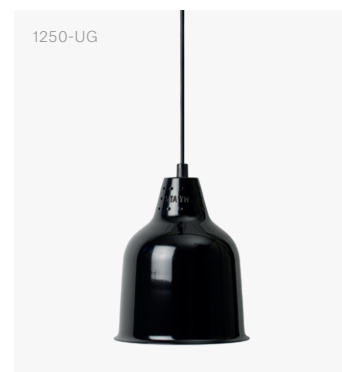

Heat Lamp Classic

Model 1250 Standard Cord

Pendant Heat Lamp Classic 1250 Standard Cord

Pendant heat lamp made in Sweden with standard cord. Timeless design combined with unmatched performance means the perfect choice for the demanding restaurant.

Shade	H 220 mm / Ø 180 mm
Cord Length	Max 2000 mm
Material	Anodised Aluminium
Voltage / Power	230 V / 250 W
Heat Source	Philips Infrared Bulb
Colour Temperature	Warm White, 2700 K

Article Number	● Black	1250-S
	● Brass	1250-M
	● Aluminium	1250-A
	● Copper	1250-K
	● Chrome	1250-C
	● Black Lacquer	1250-SL
	● Umbra Grey	1250-UG