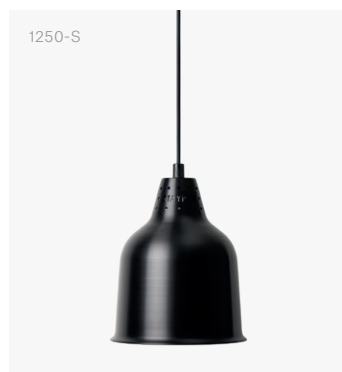

Heat Lamp Classic

Model 1250 Standard Cord

Pendant Heat Lamp Classic 1250 Standard Cord

Pendant heat lamp made in Sweden with standard cord. Timeless design combined with unmatched performance means the perfect choice for the demanding restaurant.

Shade	H 220 mm / Ø 180 mm
Cord Length	Max 2000 mm
Material	Anodised Aluminium
Voltage / Power	230 V / 250 W
Heat Source	Philips Infrared Bulb
Colour Temperature	Warm White, 2700 K

Article Number	● Black	1250-S
	● Brass	1250-M
	● Aluminium	1250-A
	● Copper	1250-K
	● Chrome	1250-C
	● Black Lacquer	1250-SL
	● Umbra Grey	1250-UG