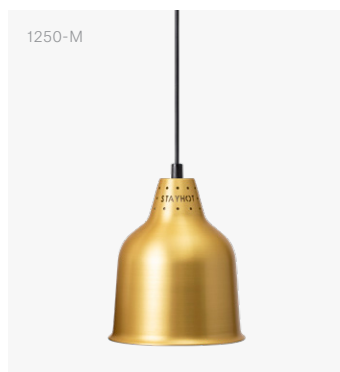

Heat Lamp Classic

Model 1250 Standard Cord

Pendant Heat Lamp Classic 1250 Standard Cord

Pendant heat lamp made in Sweden with standard cord. Timeless design combined with unmatched performance means the perfect choice for the demanding restaurant.

Shade	H 220 mm / Ø 180 mm
Cord Length	Max 2000 mm
Material	Anodised Aluminium
Voltage / Power	230 V / 250 W
Heat Source	Philips Infrared Bulb
Colour Temperature	Warm White, 2700 K

Article Number	● Black	1250-S
	● Brass	1250-M
	● Aluminium	1250-A
	● Copper	1250-K
	● Chrome	1250-C
	● Black Lacquer	1250-SL
	● Umbra Grey	1250-UG