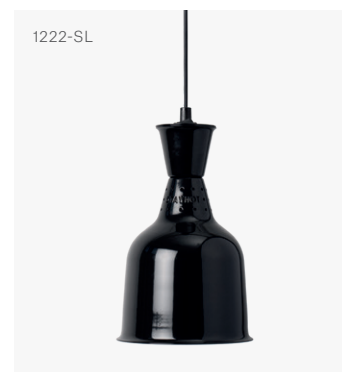

Heat Lamp Classic

Model 1222 Standard Cord

Pendant Heat Lamp Classic 1222 Standard Cord

Pendant heat lamp made in Sweden with standard cord. Timeless design combined with unmatched performance means the perfect choice for the demanding restaurant.

Shade	H 290 mm / Ø 180 mm
Cord Length	Max 2000 mm
Material	Anodised Aluminium
Voltage / Power	230 V / 250 W
Heat Source	Philips Infrared Bulb
Colour Temperature	Warm White, 2700 K

Article Number	● Black	1222-S
	● Brass	1222-M
	● Aluminium	1222-A
	● Copper	1222-K
	● Black Lacquer	1222-SL
	● Umbra Grey	1222-UG