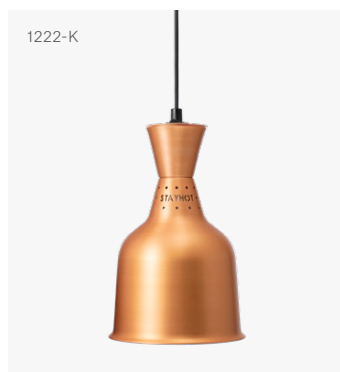

Heat Lamp Classic

Model 1222 Standard Cord

Pendant Heat Lamp Classic 1222 Standard Cord

Pendant heat lamp made in Sweden with standard cord. Timeless design combined with unmatched performance means the perfect choice for the demanding restaurant.

Shade	H 290 mm / Ø 180 mm
Cord Length	Max 2000 mm
Material	Anodised Aluminium
Voltage / Power	230 V / 250 W
Heat Source	Philips Infrared Bulb
Colour Temperature	Warm White, 2700 K

Article Number	● Black	1222-S
	● Brass	1222-M
	● Aluminium	1222-A
	● Copper	1222-K
	● Black Lacquer	1222-SL
	● Umbra Grey	1222-UG