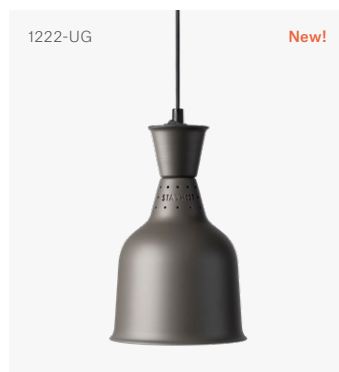

Heat Lamp Classic

Model 1222 Standard Cord

Pendant Heat Lamp Classic 1222 Standard Cord

Pendant heat lamp made in Sweden with standard cord. Timeless design combined with unmatched performance means the perfect choice for the demanding restaurant.

Shade	H 290 mm / Ø 180 mm
Cord Length	Max 2000 mm
Material	Anodised Aluminium
Voltage / Power	230 V / 250 W
Heat Source	Philips Infrared Bulb
Colour Temperature	Warm White, 2700 K

Article Number	● Black	1222-S
	● Brass	1222-M
	● Aluminium	1222-A
	● Copper	1222-K
	● Black Lacquer	1222-SL
	● Umbra Grey	1222-UG