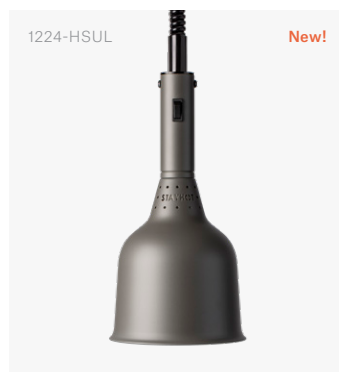

# Heat Lamp Classic

## Model 1224 Retractable Cord

### Pendant Heat Lamp Classic 1224 Retractable Cord

Pendant heat lamp made in Sweden with rise and fall function. Timeless design combined with unmatched performance means the perfect choice for the demanding restaurant.

Shade	H 350 mm / Ø 180 mm
Adjustable Height	Min 950 mm / Max 1950 mm
Material	Anodised Aluminium
Voltage / Power	230 V / 250 W
Heat Source	Philips Infrared Bulb
Colour Temperature	Warm White, 2700 K

Article Number	● Black	1224-HSS
	● Brass	1224-HSM
	● Aluminium	1224-HSA
	● Copper	1224-HSK
	● Chrome	1224-HSC
	● Black Lacquer	1224-HSSL
	● Umbra Grey	1224-HSUG