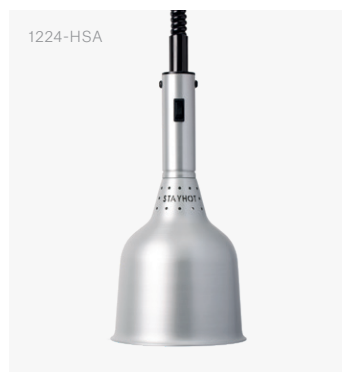

# Heat Lamp Classic

## Model 1224 Retractable Cord

### Pendant Heat Lamp Classic 1224 Retractable Cord

Pendant heat lamp made in Sweden with rise and fall function. Timeless design combined with unmatched performance means the perfect choice for the demanding restaurant.

Shade	H 350 mm / Ø 180 mm
Adjustable Height	Min 950 mm / Max 1950 mm
Material	Anodised Aluminium
Voltage / Power	230 V / 250 W
Heat Source	Philips Infrared Bulb
Colour Temperature	Warm White, 2700 K

Article Number	● Black	1224-HSS
	● Brass	1224-HSM
	● Aluminium	1224-HSA
	● Copper	1224-HSK
	● Chrome	1224-HSC
	● Black Lacquer	1224-HSSL
	● Umbra Grey	1224-HSUG