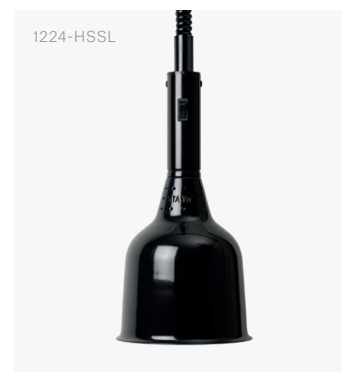

# Heat Lamp Classic

## Model 1224 Retractable Cord

### Pendant Heat Lamp Classic 1224 Retractable Cord

Pendant heat lamp made in Sweden with rise and fall function. Timeless design combined with unmatched performance means the perfect choice for the demanding restaurant.

Shade	H 350 mm / Ø 180 mm
Adjustable Height	Min 950 mm / Max 1950 mm
Material	Anodised Aluminium
Voltage / Power	230 V / 250 W
Heat Source	Philips Infrared Bulb
Colour Temperature	Warm White, 2700 K

Article Number	● Black	1224-HSS
	● Brass	1224-HSM
	● Aluminium	1224-HSA
	● Copper	1224-HSK
	● Chrome	1224-HSC
	● Black Lacquer	1224-HSSL
	● Umbra Grey	1224-HSUG