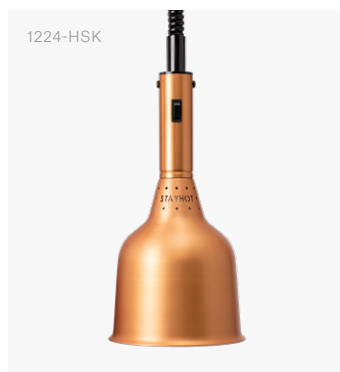

# Heat Lamp Classic

## Model 1224 Retractable Cord

### Pendant Heat Lamp Classic 1224 Retractable Cord

Pendant heat lamp made in Sweden with rise and fall function. Timeless design combined with unmatched performance means the perfect choice for the demanding restaurant.

Shade	H 350 mm / Ø 180 mm
Adjustable Height	Min 950 mm / Max 1950 mm
Material	Anodised Aluminium
Voltage / Power	230 V / 250 W
Heat Source	Philips Infrared Bulb
Colour Temperature	Warm White, 2700 K

Article Number	● Black	1224-HSS
	● Brass	1224-HSM
	● Aluminium	1224-HSA
	● Copper	1224-HSK
	● Chrome	1224-HSC
	● Black Lacquer	1224-HSSL
	● Umbra Grey	1224-HSUG