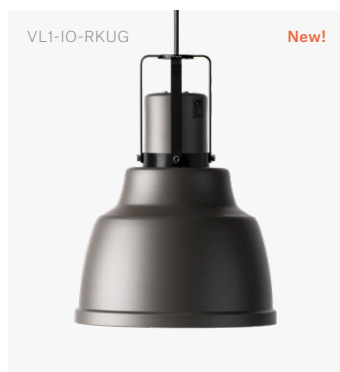

Pendant Heat Lamp

Focus IO Retractable Cord

Pendant Heat Lamp Focus IO Retractable Cord

Pendant heat lamp made in Sweden with rise and fall function. Understated form combine with innovative functions to enhance the restaurant experience for chefs and visitors alike.

Shade	H 250 mm / Ø 220 mm
Adjustable Height	Min 850 mm / Max 1850 mm
Material	Anodised Aluminium, Galvanised Steel
Voltage / Power	230 V / 250 W
Heat Source	Philips Infrared Bulb
Colour Temperature	Warm White, 2700 K

Article Number	● Black	VL1-IO-HSS
	● Aluminium	VL1-IO-HSA
	● Racing Green	VL1-IO-HSRG
	● Umbra Grey	VL1-IO-HSUG

Pendant Heat Lamp

Focus IO Standard Cord

Pendant Heat Lamp Focus IO Standard Cord

Pendant heat lamp made in Sweden with standard cord. Understated form combine with innovative functions to enhance the restaurant experience for chefs and visitors alike.

Shade	H 250 mm / Ø 220 mm
Cord Length	Max 2000 mm
Material	Anodised Aluminium, Galvanised Steel
Voltage / Power	230 V / 250 W
Heat Source	Philips Infrared Bulb
Colour Temperature	Warm White, 2700 K

Article Number	● Black	VL1-IO-RKS
	● Aluminium	VL1-IO-RKA
	● Racing Green	VL1-IO-RKRG
	● Umbra Grey	VL1-IO-RKUG