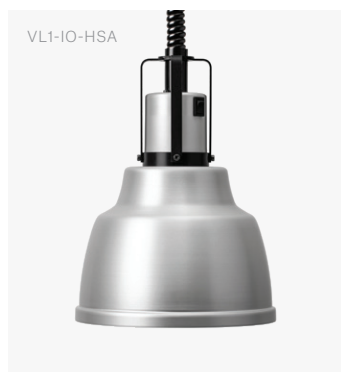

Pendant Heat Lamp

Focus IO Retractable Cord

Pendant Heat Lamp Focus IO Retractable Cord

Pendant heat lamp made in Sweden with rise and fall function. Understated form combine with innovative functions to enhance the restaurant experience for chefs and visitors alike.

Shade	H 250 mm / Ø 220 mm
Adjustable Height	Min 850 mm / Max 1850 mm
Material	Anodised Aluminium, Galvanised Steel
Voltage / Power	230 V / 250 W
Heat Source	Philips Infrared Bulb
Colour Temperature	Warm White, 2700 K

Article Number	● Black	VL1-IO-HSS
	● Aluminium	VL1-IO-HSA
	● Racing Green	VL1-IO-HSRG
	● Umbra Grey	VL1-IO-HSUG

Pendant Heat Lamp

Focus IO Standard Cord

Pendant Heat Lamp Focus IO Standard Cord

Pendant heat lamp made in Sweden with standard cord. Understated form combine with innovative functions to enhance the restaurant experience for chefs and visitors alike.

Shade	H 250 mm / Ø 220 mm
Cord Length	Max 2000 mm
Material	Anodised Aluminium, Galvanised Steel
Voltage / Power	230 V / 250 W
Heat Source	Philips Infrared Bulb
Colour Temperature	Warm White, 2700 K

Article Number	● Black	VL1-IO-RKS
	● Aluminium	VL1-IO-RKA
	● Racing Green	VL1-IO-RKRG
	● Umbra Grey	VL1-IO-RKUG