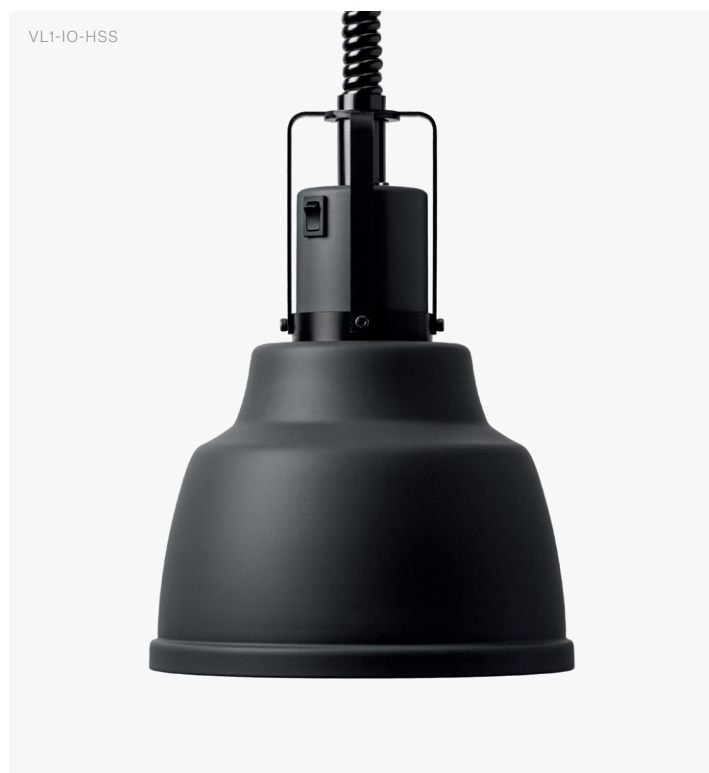

Pendant Heat Lamp

Focus IO Retractable Cord

Pendant Heat Lamp Focus IO Retractable Cord

Pendant heat lamp made in Sweden with rise and fall function. Understated form combine with innovative functions to enhance the restaurant experience for chefs and visitors alike.

Shade	H 250 mm / Ø 220 mm
Adjustable Height	Min 850 mm / Max 1850 mm
Material	Anodised Aluminium, Galvanised Steel
Voltage / Power	230 V / 250 W
Heat Source	Philips Infrared Bulb
Colour Temperature	Warm White, 2700 K

Article Number	● Black	VL1-IO-HSS
	● Aluminium	VL1-IO-HSA
	● Racing Green	VL1-IO-HSRG
	● Umbra Grey	VL1-IO-HSUG

Pendant Heat Lamp

Focus IO Standard Cord

Pendant Heat Lamp Focus IO Standard Cord

Pendant heat lamp made in Sweden with standard cord. Understated form combine with innovative functions to enhance the restaurant experience for chefs and visitors alike.

Shade	H 250 mm / Ø 220 mm
Cord Length	Max 2000 mm
Material	Anodised Aluminium, Galvanised Steel
Voltage / Power	230 V / 250 W
Heat Source	Philips Infrared Bulb
Colour Temperature	Warm White, 2700 K

Article Number	● Black	VL1-IO-RKS
	● Aluminium	VL1-IO-RKA
	● Racing Green	VL1-IO-RKRG
	● Umbra Grey	VL1-IO-RKUG