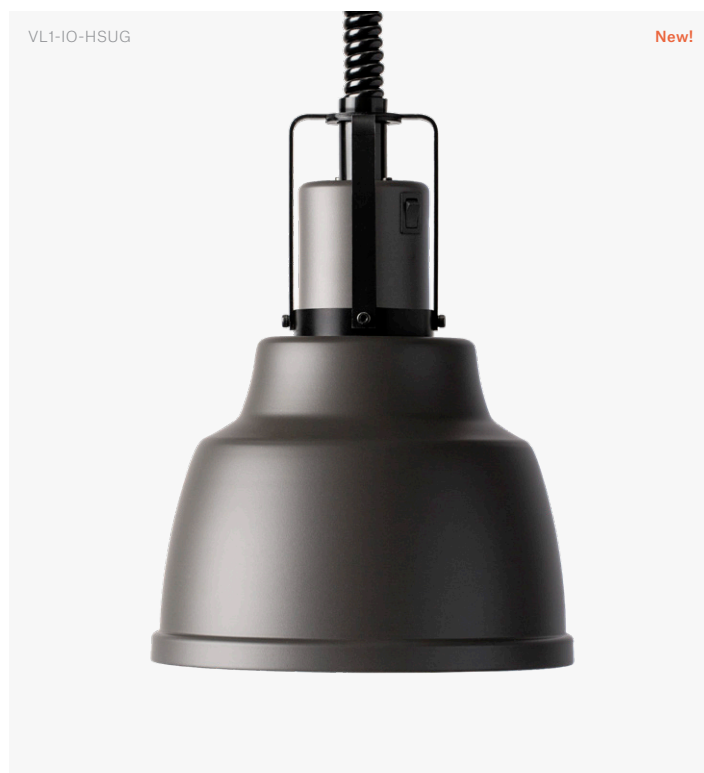

Pendant Heat Lamp

Focus IO Retractable Cord

Pendant Heat Lamp Focus IO Retractable Cord

Pendant heat lamp made in Sweden with rise and fall function. Understated form combine with innovative functions to enhance the restaurant experience for chefs and visitors alike.

Shade	H 250 mm / Ø 220 mm
Adjustable Height	Min 850 mm / Max 1850 mm
Material	Anodised Aluminium, Galvanised Steel
Voltage / Power	230 V / 250 W
Heat Source	Philips Infrared Bulb
Colour Temperature	Warm White, 2700 K

Article Number	● Black	VL1-IO-HSS
	● Aluminium	VL1-IO-HSA
	● Racing Green	VL1-IO-HSRG
	● Umbra Grey	VL1-IO-HSUG

Pendant Heat Lamp

Focus IO Standard Cord

Pendant Heat Lamp Focus IO Standard Cord

Pendant heat lamp made in Sweden with standard cord. Understated form combine with innovative functions to enhance the restaurant experience for chefs and visitors alike.

Shade	H 250 mm / Ø 220 mm
Cord Length	Max 2000 mm
Material	Anodised Aluminium, Galvanised Steel
Voltage / Power	230 V / 250 W
Heat Source	Philips Infrared Bulb
Colour Temperature	Warm White, 2700 K

Article Number	● Black	VL1-IO-RKS
	● Aluminium	VL1-IO-RKA
	● Racing Green	VL1-IO-RKRG
	● Umbra Grey	VL1-IO-RKUG