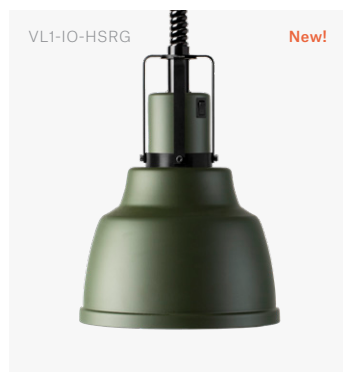

Pendant Heat Lamp

Focus IO Retractable Cord

Pendant Heat Lamp Focus IO Retractable Cord

Pendant heat lamp made in Sweden with rise and fall function. Understated form combine with innovative functions to enhance the restaurant experience for chefs and visitors alike.

Shade	H 250 mm / Ø 220 mm
Adjustable Height	Min 850 mm / Max 1850 mm
Material	Anodised Aluminium, Galvanised Steel
Voltage / Power	230 V / 250 W
Heat Source	Philips Infrared Bulb
Colour Temperature	Warm White, 2700 K

Article Number	● Black	VL1-IO-HSS
	● Aluminium	VL1-IO-HSA
	● Racing Green	VL1-IO-HSRG
	● Umbra Grey	VL1-IO-HSUG

Pendant Heat Lamp

Focus IO Standard Cord

Pendant Heat Lamp Focus IO Standard Cord

Pendant heat lamp made in Sweden with standard cord. Understated form combine with innovative functions to enhance the restaurant experience for chefs and visitors alike.

Shade	H 250 mm / Ø 220 mm
Cord Length	Max 2000 mm
Material	Anodised Aluminium, Galvanised Steel
Voltage / Power	230 V / 250 W
Heat Source	Philips Infrared Bulb
Colour Temperature	Warm White, 2700 K

Article Number	● Black	VL1-IO-RKS
	● Aluminium	VL1-IO-RKA
	● Racing Green	VL1-IO-RKRG
	● Umbra Grey	VL1-IO-RKUG