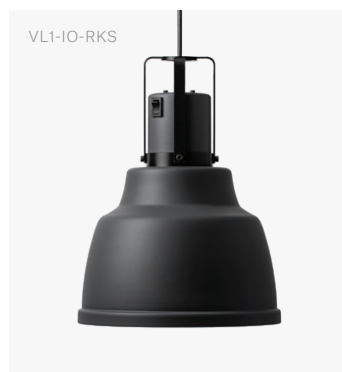

Pendant Heat Lamp

Focus IO Retractable Cord

Pendant Heat Lamp Focus IO Retractable Cord

Pendant heat lamp made in Sweden with rise and fall function. Understated form combine with innovative functions to enhance the restaurant experience for chefs and visitors alike.

Shade	H 250 mm / Ø 220 mm
Adjustable Height	Min 850 mm / Max 1850 mm
Material	Anodised Aluminium, Galvanised Steel
Voltage / Power	230 V / 250 W
Heat Source	Philips Infrared Bulb
Colour Temperature	Warm White, 2700 K

Article Number	● Black	VL1-IO-HSS
	● Aluminium	VL1-IO-HSA
	● Racing Green	VL1-IO-HSRG
	● Umbra Grey	VL1-IO-HSUG

Pendant Heat Lamp

Focus IO Standard Cord

Pendant Heat Lamp Focus IO Standard Cord

Pendant heat lamp made in Sweden with standard cord. Understated form combine with innovative functions to enhance the restaurant experience for chefs and visitors alike.

Shade	H 250 mm / Ø 220 mm
Cord Length	Max 2000 mm
Material	Anodised Aluminium, Galvanised Steel
Voltage / Power	230 V / 250 W
Heat Source	Philips Infrared Bulb
Colour Temperature	Warm White, 2700 K

Article Number	● Black	VL1-IO-RKS
	● Aluminium	VL1-IO-RKA
	● Racing Green	VL1-IO-RKRG
	● Umbra Grey	VL1-IO-RKUG