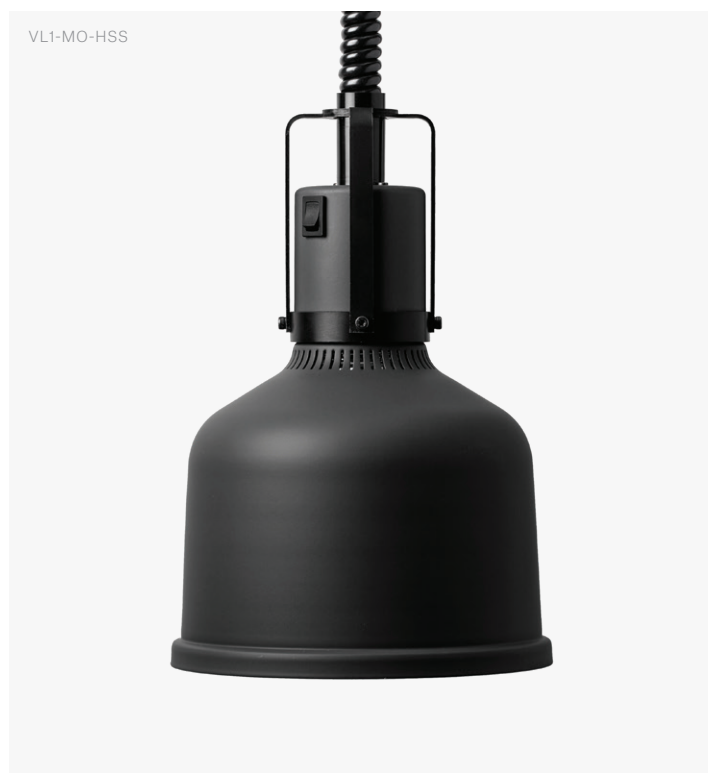

# Pendant Heat Lamp

## Focus MO Retractable Cord

### Pendant Heat Lamp Focus MO Retractable Cord

Pendant heat lamp made in Sweden with rise and fall function. Understated form combine with innovative functions to enhance the restaurant experience for chefs and visitors alike.

Shade	H 250 mm / Ø 200 mm
Adjustable Height	Min 850 mm / Max 1850 mm
Material	Anodised Aluminium, Galvanised Steel
Voltage / Power	230 V / 250 W
Heat Source	Philips Infrared Bulb
Colour Temperature	Warm White, 2700 K