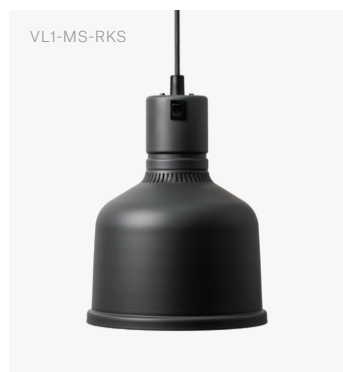

Pendant Heat Lamp

Focus MS Standard Cord

Pendant Heat Lamp Focus MS Standard Cord

Pendant heat lamp made in Sweden with standard cord. Understated form combine with innovative functions to enhance the restaurant experience for chefs and visitors alike.

Shade	H 250 mm / Ø 200 mm
Cord Length	Max 2000 mm
Material	Anodised Aluminium
Voltage / Power	230 V / 250 W
Heat Source	Philips Infrared Bulb
Colour Temperature	Warm White, 2700 K

Article Number	● Black	VL1-MS-RKS
	● Aluminium	VL1-MS-RKA
	● Cement Grey	VL1-MS-RKCG
	● Umbra Grey	VL1-MS-RKUG