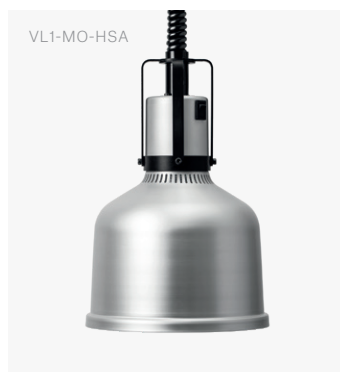

## Focus MO Retractable Cord

### Pendant Heat Lamp Focus MO Retractable Cord

Pendant heat lamp made in Sweden with rise and fall function. Understated form combine with innovative functions to enhance the restaurant experience for chefs and visitors alike.

Shade	H 250 mm / Ø 200 mm
Adjustable Height	Min 850 mm / Max 1850 mm
Material	Anodised Aluminium, Galvanised Steel
Voltage / Power	230 V / 250 W
Heat Source	Philips Infrared Bulb
Colour Temperature	Warm White, 2700 K

Shade	H 250 mm / Ø 200 mm
Cord Length	Max 2000 mm
Material	Anodised Aluminium
Voltage / Power	230 V / 250 W
Heat Source	Philips Infrared Bulb
Colour Temperature	Warm White, 2700 K

Article Number	● Black	VL1-MS-RKS
	● Aluminium	VL1-MS-RKA
	● Cement Grey	VL1-MS-RKCG
	● Umbra Grey	VL1-MS-RKUG