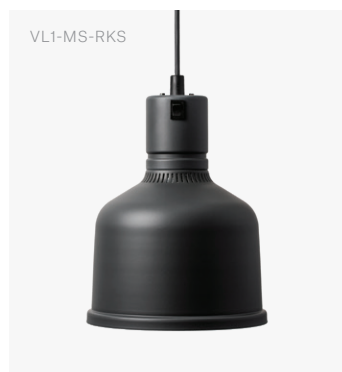

Pendant Heat Lamp

Focus MS Retractable Cord

Pendant Heat Lamp Focus MS Retractable Cord

Pendant heat lamp made in Sweden with rise and fall function. Understated form combine with innovative functions to enhance the restaurant experience for chefs and visitors alike.

Shade	H 250 mm / Ø 200 mm
Adjustable Height	Min 850 mm / Max 1850 mm
Material	Anodised Aluminium
Voltage / Power	230 V / 250 W
Heat Source	Philips Infrared Bulb
Colour Temperature	Warm White, 2700 K

Article Number	● Black	VL1-MS-HSS
	● Aluminium	VL1-MS-HSA
	● Cement Grey	VL1-MS-HSCG
	● Umbra Grey	VL1-MS-HSUG

Pendant Heat Lamp

Focus MS Standard Cord

Pendant Heat Lamp Focus MS Standard Cord

Pendant heat lamp made in Sweden with standard cord. Understated form combine with innovative functions to enhance the restaurant experience for chefs and visitors alike.

Shade	H 250 mm / Ø 200 mm
Cord Length	Max 2000 mm
Material	Anodised Aluminium
Voltage / Power	230 V / 250 W
Heat Source	Philips Infrared Bulb
Colour Temperature	Warm White, 2700 K

Article Number	● Black	VL1-MS-RKS
	● Aluminium	VL1-MS-RKA
	● Cement Grey	VL1-MS-RKCG
	● Umbra Grey	VL1-MS-RKUG