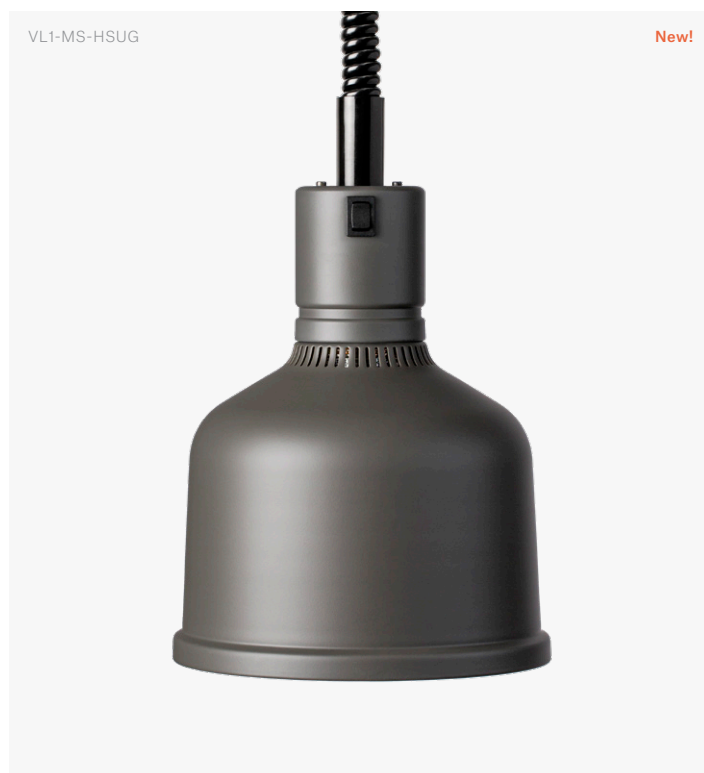

Pendant Heat Lamp

Focus MS Retractable Cord

Pendant Heat Lamp Focus MS Retractable Cord

Pendant heat lamp made in Sweden with rise and fall function. Understated form combine with innovative functions to enhance the restaurant experience for chefs and visitors alike.

Shade	H 250 mm / Ø 200 mm
Adjustable Height	Min 850 mm / Max 1850 mm
Material	Anodised Aluminium
Voltage / Power	230 V / 250 W
Heat Source	Philips Infrared Bulb
Colour Temperature	Warm White, 2700 K

Article Number	● Black	VL1-MS-HSS
	● Aluminium	VL1-MS-HSA
	● Cement Grey	VL1-MS-HSCG
	● Umbra Grey	VL1-MS-HSUG

Pendant Heat Lamp

Focus MS Standard Cord

Pendant Heat Lamp Focus MS Standard Cord

Pendant heat lamp made in Sweden with standard cord. Understated form combine with innovative functions to enhance the restaurant experience for chefs and visitors alike.

Shade	H 250 mm / Ø 200 mm
Cord Length	Max 2000 mm
Material	Anodised Aluminium
Voltage / Power	230 V / 250 W
Heat Source	Philips Infrared Bulb
Colour Temperature	Warm White, 2700 K

Article Number	● Black	VL1-MS-RKS
	● Aluminium	VL1-MS-RKA
	● Cement Grey	VL1-MS-RKCG
	● Umbra Grey	VL1-MS-RKUG