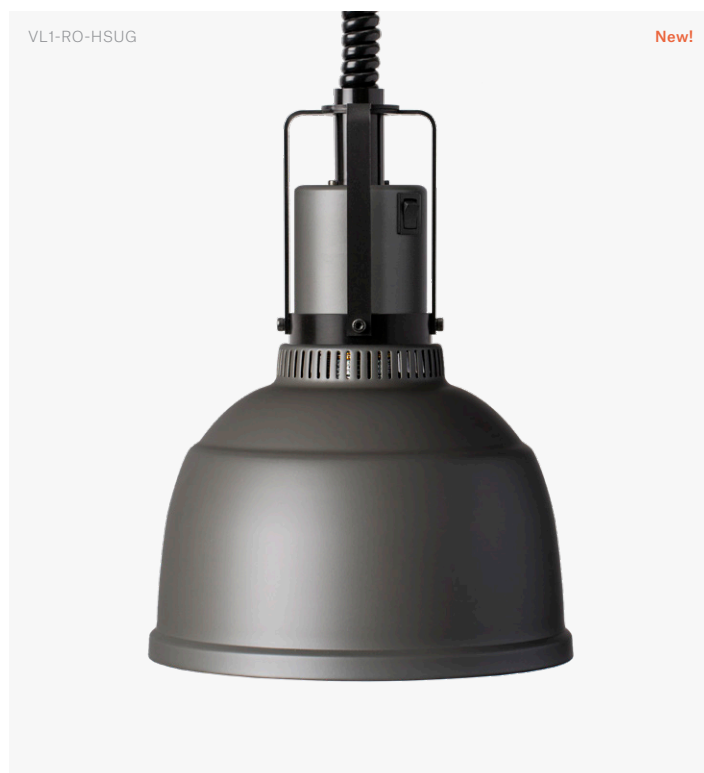

Pendant Heat Lamp

Focus RO Retractable Cord

Pendant Heat Lamp Focus RO Retractable Cord

Pendant heat lamp made in Sweden with rise and fall function. Understated form combine with innovative functions to enhance the restaurant experience for chefs and visitors alike.

Shade	H 250 mm / Ø 220 mm
Adjustable Height	Min 850 mm / Max 1850 mm
Material	Anodised Aluminium, Galvanised Steel
Voltage / Power	230 V / 250 W
Heat Source	Philips Infrared Bulb
Colour Temperature	Warm White, 2700 K

Article Number	● Black	VL1-RO-HSS
	● Aluminium	VL1-RO-HSA
	● Copper	VL1-RO-HSK
	● Umbra Grey	VL1-RO-HSUG
	● Cement Grey	VL1-RO-HSCG
	● Mid Grey	VL1-RO-HSMG

Pendant Heat Lamp

Focus RO Standard Cord

Pendant Heat Lamp Focus RO Standard Cord

Pendant heat lamp made in Sweden with standard cord. Understated form combine with innovative functions to enhance the restaurant experience for chefs and visitors alike.

Shade	H 250 mm / Ø 220 mm
Cord Length	Max 2000 mm
Material	Anodised Aluminium, Galvanised Steel
Voltage / Power	230 V / 250 W
Heat Source	Philips Infrared Bulb
Colour Temperature	Warm White, 2700 K