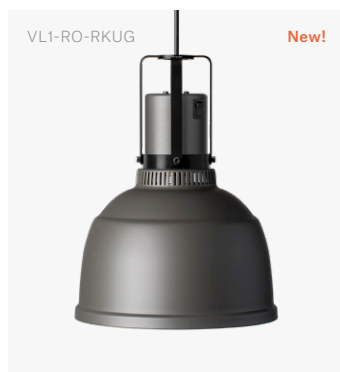

Pendant Heat Lamp

Focus RO Retractable Cord

Pendant Heat Lamp Focus RO Retractable Cord

Pendant heat lamp made in Sweden with rise and fall function. Understated form combine with innovative functions to enhance the restaurant experience for chefs and visitors alike.

Shade	H 250 mm / Ø 220 mm
Adjustable Height	Min 850 mm / Max 1850 mm
Material	Anodised Aluminium, Galvanised Steel
Voltage / Power	230 V / 250 W
Heat Source	Philips Infrared Bulb
Colour Temperature	Warm White, 2700 K

Article Number	● Black	VL1-RO-HSS
	● Aluminium	VL1-RO-HSA
	● Copper	VL1-RO-HSK
	● Umbra Grey	VL1-RO-HSUG
	● Cement Grey	VL1-RO-HSCG
	● Mid Grey	VL1-RO-HSMG

Pendant Heat Lamp

Focus RO Standard Cord

Pendant Heat Lamp Focus RO Standard Cord

Pendant heat lamp made in Sweden with standard cord. Understated form combine with innovative functions to enhance the restaurant experience for chefs and visitors alike.

Shade	H 250 mm / Ø 220 mm
Cord Length	Max 2000 mm
Material	Anodised Aluminium, Galvanised Steel
Voltage / Power	230 V / 250 W
Heat Source	Philips Infrared Bulb
Colour Temperature	Warm White, 2700 K