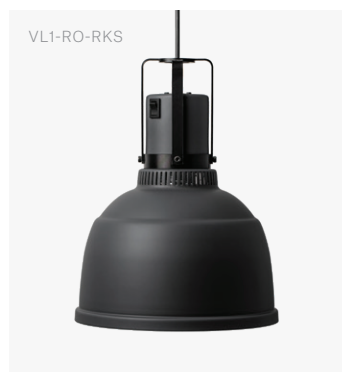

Pendant Heat Lamp

Focus RO Retractable Cord

Pendant Heat Lamp Focus RO Retractable Cord

Pendant heat lamp made in Sweden with rise and fall function. Understated form combine with innovative functions to enhance the restaurant experience for chefs and visitors alike.

Shade	H 250 mm / Ø 220 mm
Adjustable Height	Min 850 mm / Max 1850 mm
Material	Anodised Aluminium, Galvanised Steel
Voltage / Power	230 V / 250 W
Heat Source	Philips Infrared Bulb
Colour Temperature	Warm White, 2700 K

Article Number	● Black	VL1-RO-HSS
	● Aluminium	VL1-RO-HSA
	● Copper	VL1-RO-HSK
	● Umbra Grey	VL1-RO-HSUG
	● Cement Grey	VL1-RO-HSCG
	● Mid Grey	VL1-RO-HSMG

Pendant Heat Lamp

Focus RO Standard Cord

Pendant Heat Lamp Focus RO Standard Cord

Pendant heat lamp made in Sweden with standard cord. Understated form combine with innovative functions to enhance the restaurant experience for chefs and visitors alike.

Shade	H 250 mm / Ø 220 mm
Cord Length	Max 2000 mm
Material	Anodised Aluminium, Galvanised Steel
Voltage / Power	230 V / 250 W
Heat Source	Philips Infrared Bulb
Colour Temperature	Warm White, 2700 K