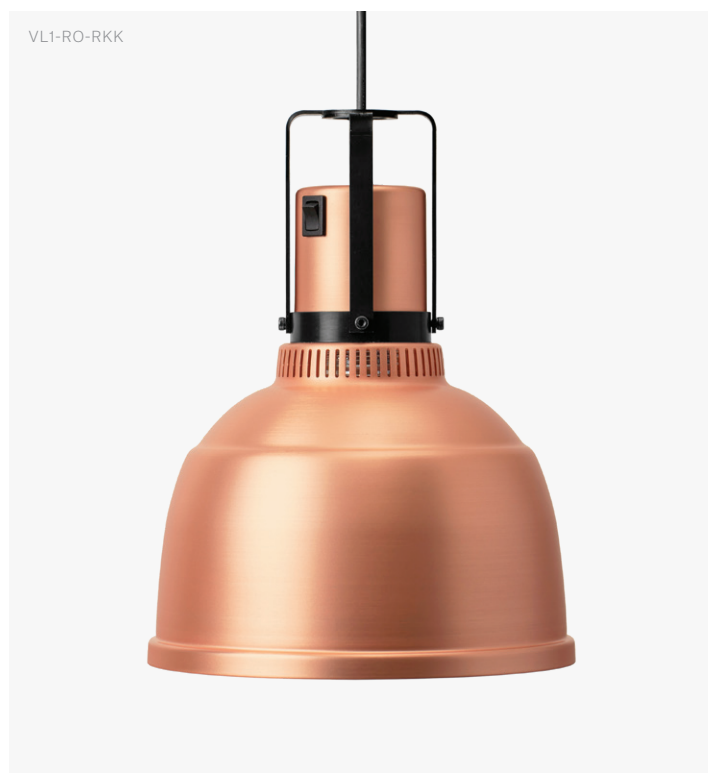

Pendant Heat Lamp

Focus RO Retractable Cord

Pendant Heat Lamp Focus RO Retractable Cord

Pendant heat lamp made in Sweden with rise and fall function. Understated form combine with innovative functions to enhance the restaurant experience for chefs and visitors alike.

Shade	H 250 mm / Ø 220 mm
Adjustable Height	Min 850 mm / Max 1850 mm
Material	Anodised Aluminium, Galvanised Steel
Voltage / Power	230 V / 250 W
Heat Source	Philips Infrared Bulb
Colour Temperature	Warm White, 2700 K

Article Number	● Black	VL1-RO-HSS
	● Aluminium	VL1-RO-HSA
	● Copper	VL1-RO-HSK
	● Umbra Grey	VL1-RO-HSUG
	● Cement Grey	VL1-RO-HSCG
	● Mid Grey	VL1-RO-HSMG

Pendant Heat Lamp

Focus RO Standard Cord

Pendant Heat Lamp Focus RO Standard Cord

Pendant heat lamp made in Sweden with standard cord. Understated form combine with innovative functions to enhance the restaurant experience for chefs and visitors alike.

Shade	H 250 mm / Ø 220 mm
Cord Length	Max 2000 mm
Material	Anodised Aluminium, Galvanised Steel
Voltage / Power	230 V / 250 W
Heat Source	Philips Infrared Bulb
Colour Temperature	Warm White, 2700 K