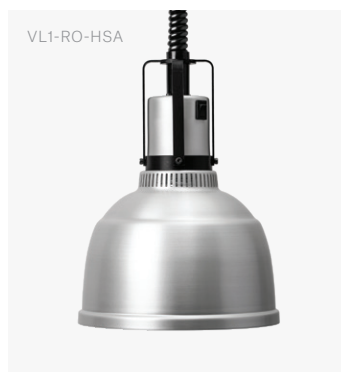

Pendant Heat Lamp

Focus RO Retractable Cord

Pendant Heat Lamp Focus RO Retractable Cord

Pendant heat lamp made in Sweden with rise and fall function. Understated form combine with innovative functions to enhance the restaurant experience for chefs and visitors alike.

Shade	H 250 mm / Ø 220 mm
Adjustable Height	Min 850 mm / Max 1850 mm
Material	Anodised Aluminium, Galvanised Steel
Voltage / Power	230 V / 250 W
Heat Source	Philips Infrared Bulb
Colour Temperature	Warm White, 2700 K

Article Number	● Black	VL1-RO-HSS
	● Aluminium	VL1-RO-HSA
	● Copper	VL1-RO-HSK
	● Umbra Grey	VL1-RO-HSUG
	● Cement Grey	VL1-RO-HSCG
	● Mid Grey	VL1-RO-HSMG

Pendant Heat Lamp

Focus RO Standard Cord

Pendant Heat Lamp Focus RO Standard Cord

Pendant heat lamp made in Sweden with standard cord. Understated form combine with innovative functions to enhance the restaurant experience for chefs and visitors alike.

Shade	H 250 mm / Ø 220 mm
Cord Length	Max 2000 mm
Material	Anodised Aluminium, Galvanised Steel
Voltage / Power	230 V / 250 W
Heat Source	Philips Infrared Bulb
Colour Temperature	Warm White, 2700 K