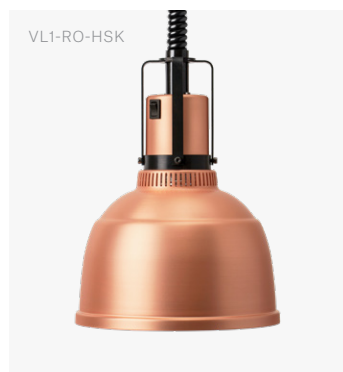

Pendant Heat Lamp

Focus RO Retractable Cord

Pendant Heat Lamp Focus RO Retractable Cord

Pendant heat lamp made in Sweden with rise and fall function. Understated form combine with innovative functions to enhance the restaurant experience for chefs and visitors alike.

Shade	H 250 mm / Ø 220 mm
Adjustable Height	Min 850 mm / Max 1850 mm
Material	Anodised Aluminium, Galvanised Steel
Voltage / Power	230 V / 250 W
Heat Source	Philips Infrared Bulb
Colour Temperature	Warm White, 2700 K

Article Number	● Black	VL1-RO-HSS
	● Aluminium	VL1-RO-HSA
	● Copper	VL1-RO-HSK
	● Umbra Grey	VL1-RO-HSUG
	● Cement Grey	VL1-RO-HSCG
	● Mid Grey	VL1-RO-HSMG

Pendant Heat Lamp

Focus RO Standard Cord

Pendant Heat Lamp Focus RO Standard Cord

Pendant heat lamp made in Sweden with standard cord. Understated form combine with innovative functions to enhance the restaurant experience for chefs and visitors alike.

Shade	H 250 mm / Ø 220 mm
Cord Length	Max 2000 mm
Material	Anodised Aluminium, Galvanised Steel
Voltage / Power	230 V / 250 W
Heat Source	Philips Infrared Bulb
Colour Temperature	Warm White, 2700 K