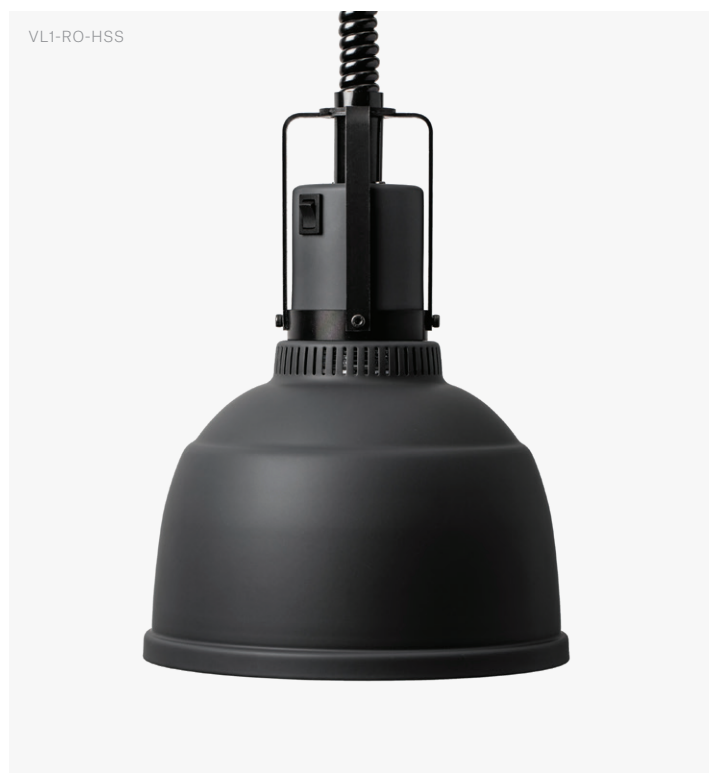

Pendant Heat Lamp

Focus RO Retractable Cord

Pendant Heat Lamp Focus RO Retractable Cord

Pendant heat lamp made in Sweden with rise and fall function. Understated form combine with innovative functions to enhance the restaurant experience for chefs and visitors alike.

Shade	H 250 mm / Ø 220 mm
Adjustable Height	Min 850 mm / Max 1850 mm
Material	Anodised Aluminium, Galvanised Steel
Voltage / Power	230 V / 250 W
Heat Source	Philips Infrared Bulb
Colour Temperature	Warm White, 2700 K

Article Number	● Black	VL1-RO-HSS
	● Aluminium	VL1-RO-HSA
	● Copper	VL1-RO-HSK
	● Umbra Grey	VL1-RO-HSUG
	● Cement Grey	VL1-RO-HSCG
	● Mid Grey	VL1-RO-HSMG

Pendant Heat Lamp

Focus RO Standard Cord

Pendant Heat Lamp Focus RO Standard Cord

Pendant heat lamp made in Sweden with standard cord. Understated form combine with innovative functions to enhance the restaurant experience for chefs and visitors alike.

Shade	H 250 mm / Ø 220 mm
Cord Length	Max 2000 mm
Material	Anodised Aluminium, Galvanised Steel
Voltage / Power	230 V / 250 W
Heat Source	Philips Infrared Bulb
Colour Temperature	Warm White, 2700 K