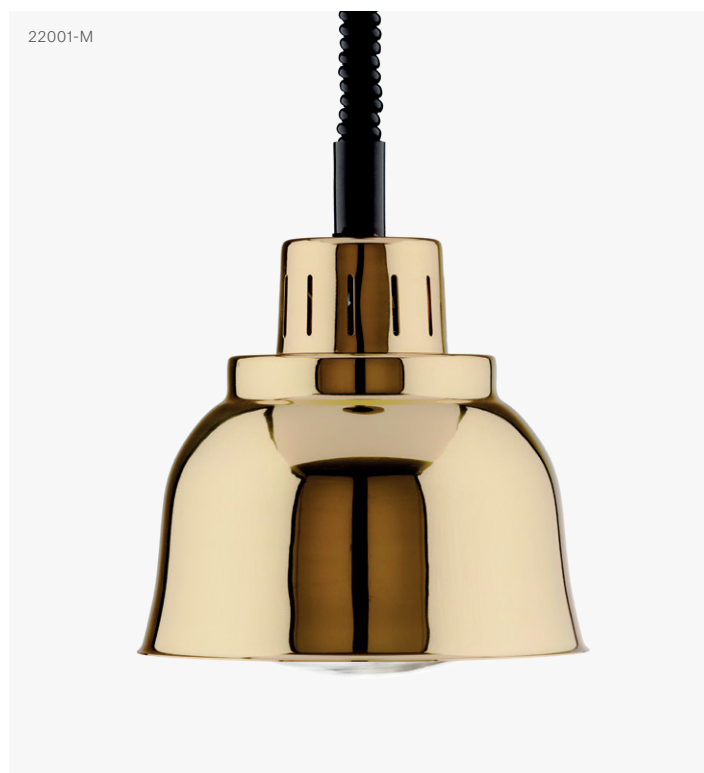

Heat Lamp Exclusive

Model 22001 Retractable Cord

Pendant Heat Lamp Exclusive 22001 Retractable Cord

Heat Lamp Exclusive 22001 offers a timeless and elegant food warming option that fits well into most restaurant environments. This specific model is available in four standard finishes and comes with a retractable cord.

Article Number	● Black	22001-S
	● Brass	22001-M
	● Chrome	22001-C
	● Copper	22001-K

Shade	H 220 mm / Ø 225 mm
Adjustable Height	Min 850 mm / Max 1700 mm
Material	Steel
Voltage / Power	230 V / 250 W
Heat Source	Philips Infrared Bulb
Colour Temperature	Warm White, 2700 K