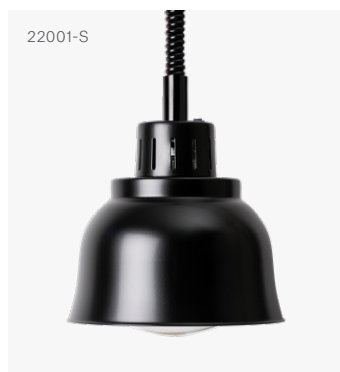

Heat Lamp Exclusive

Model 22001 Retractable Cord

Pendant Heat Lamp Exclusive 22001 Retractable Cord

Heat Lamp Exclusive 22001 offers a timeless and elegant food warming option that fits well into most restaurant environments. This specific model is available in four standard finishes and comes with a retractable cord.

Article Number	● Black	22001-S
	● Brass	22001-M
	● Chrome	22001-C
	● Copper	22001-K

Shade	H 220 mm / Ø 225 mm
Adjustable Height	Min 850 mm / Max 1700 mm
Material	Steel
Voltage / Power	230 V / 250 W
Heat Source	Philips Infrared Bulb
Colour Temperature	Warm White, 2700 K